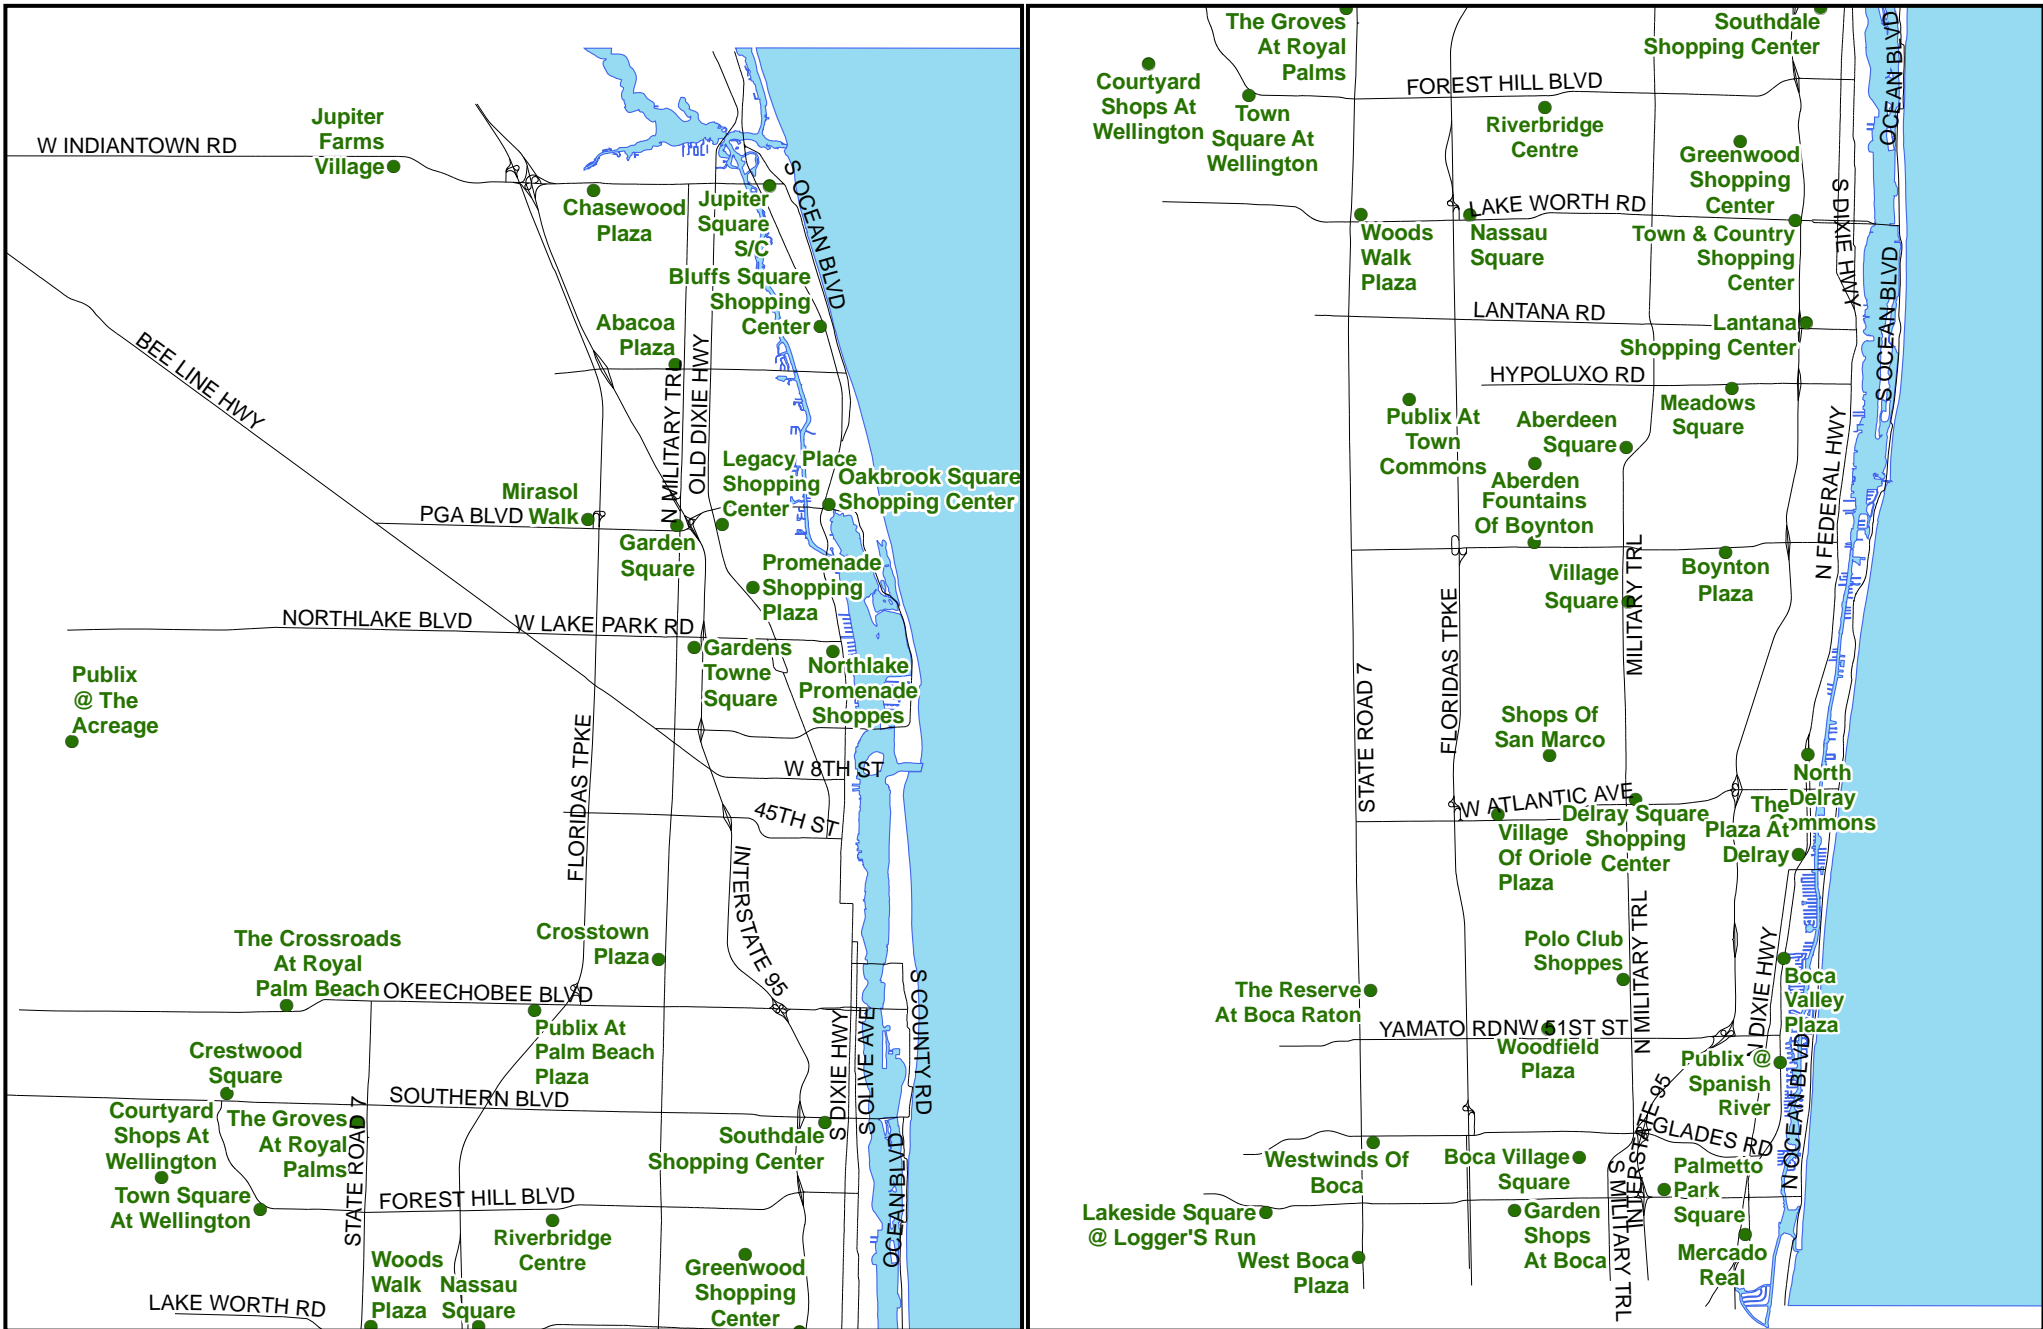

397	Aberdeen Square	4966 Lechalet Blvd. Boynton Beach, FL 33436	Palm Beach
401	Jupiter Square S/C	95 US Highway 1 Jupiter, FL 33477	Palm Beach
413	Woods Walk Plaza	9855 Lake Worth Rd. Lake Worth, FL 33467	Palm Beach
421	Westwinds of Boca	9846 Glades Rd. Boca Raton, FL 33434	Palm Beach
428	Woodfield Plaza	3003 Yamato Rd. C-9 Boca Raton, FL 33434	Palm Beach
434	Grdens Towne Square	4200 Northlake Blvd. Palm Beach Gardens, FL 33410	Palm Beach
484	Fountains of Boynton	3327 W. Boynton Beach Blvd. Boynton Beach, FL 33437	Palm Beach
553	Palmetto Park Square	1339 West Palmetto Park Boca Raton, FL 33486	Palm Beach
600	Mercado Real	1001 S. Federal Hwy. Boca Raton, FL 33432	Palm Beach
606	Lakeside Square at Logger's Run	11650 W. Palmetto Park Road Boca Raton, FL 33428	Palm Beach
620	Crestwood Square	11977 Southern Blvd. Royal Palm Beach, FL 33411	Palm Beach
638	Jupiter Farms Village	10142 Indiantown Rd. Jupiter, FL 33478	Palm Beach
699	Northlake Promenade Shoppes	374 Northlake Blvd. Lake Park, FL 33408	Palm Beach
739	North Delray Commons	555 NE 5th Ave. Delray Beach, FL 33483	Palm Beach
756	Abacoa Plaza	5500 Military Trail Jupiter, FL 33458	Palm Beach
785	Publix at Spanish River	4141 N. Federal Hwy. Boca Raton, FL 33431	Palm Beach
817	Lantana Shopping Center	1589 W. Lantana Rd. Lantana, FL 33462	Palm Beach
818	Aberden	8340 Jog Rd. Boynton Beach, FL 33437	Palm Beach
851	Publix at The Acreage	7050 Seminole pratt Whitney Rd. Loxahatchee, FL 33470	Palm Beach
894	Publix at Palm Beach Plaza	6820 Okeechobee Blvd. West Palm Beach, FL 33411	Palm Beach
1006	Mirasol Walk	6251 PGA Blvd. Palm Beach Gardens, FL 33418	Palm Beach
1046	The Groves at Royal Palm	127 S. State Road 7 Wellington, FL 33414	Palm Beach
1107	Town Square at Wellington	11950 W. Forest Hill Blvd. Wellington, FL 33414	Palm Beach
1157	Legacy Place Shopping Center	11231 Legacy Ave. Palm Beach Gardens, FL 33410	Palm Beach
1159	Boca Village Square	21230 Saint Andrews Blvd. Boca Raton, FL 33433	Palm Beach

Generated Publix Stores

Legend

● Publix

Public Safety Department

GIS Services 561-712-6487

Date: May 8, 2008

Data Source: Publix Super Markets, Inc.